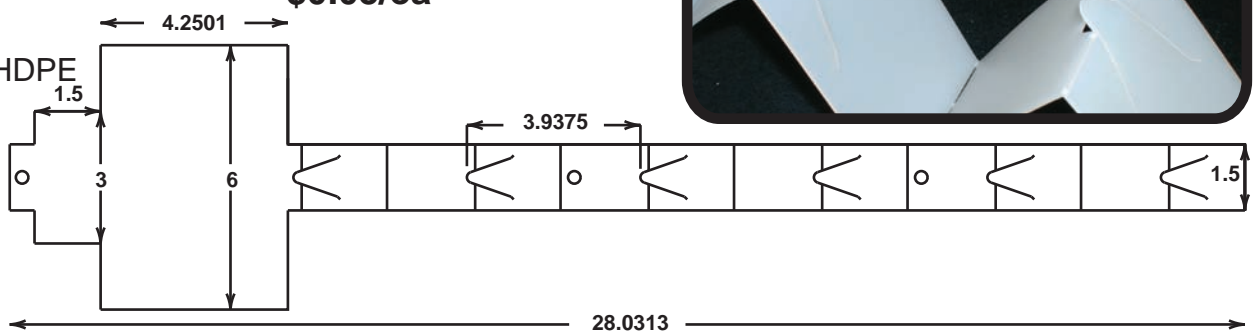

*Limited quantity - while supplies last! Customer to pay for shipping.