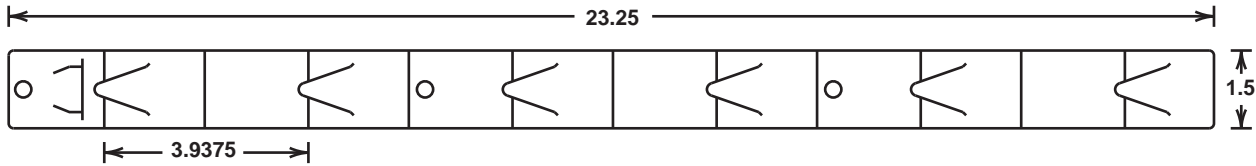

Inventory Reduction Sale

800.395.9405

Strip #9-3658
6 Tab Wide
.030 Blue HDPE
1000/carton

$0.05/ea

Strip #9-9716
3 Tab Wide
.030 Natural HDPE
1500/carton

$0.05/ea