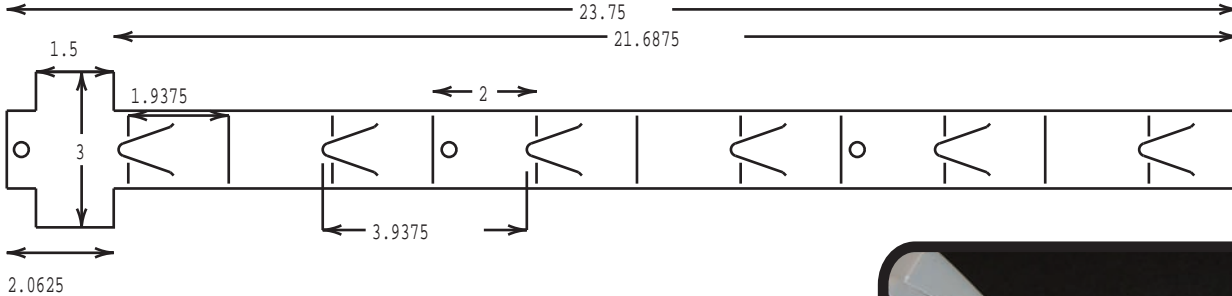

Inventory Reduction Sale

800.395.9405

Strip #9-2968
6 Tab Wide
.030 Natural HDPE
1000/carton

$0.10/ea

Strip #9-3666
6 Tab Wide
.030 Natural HDPE
1000/carton

$0.05/ea