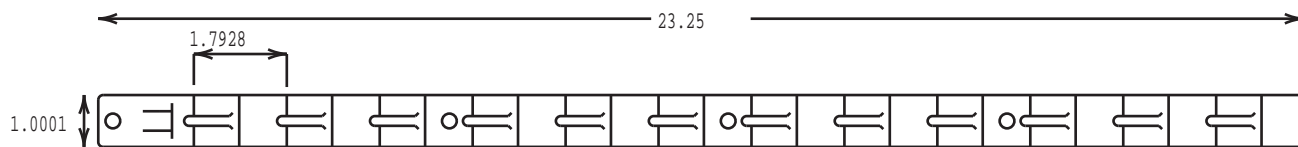

\$0.05/ea

Strip #9-2229
6 Tab Wide
.030 Natural HDPE
1500/carton

\$0.05/ea

Strip #9-2230
12 Tab Narrow
.030 Natural HDPE
1500/carton

\$0.05/ea

Strip #9-2689
12 Tab Narrow
.030 Natural HDPE
1500/carton

\$0.05/ea