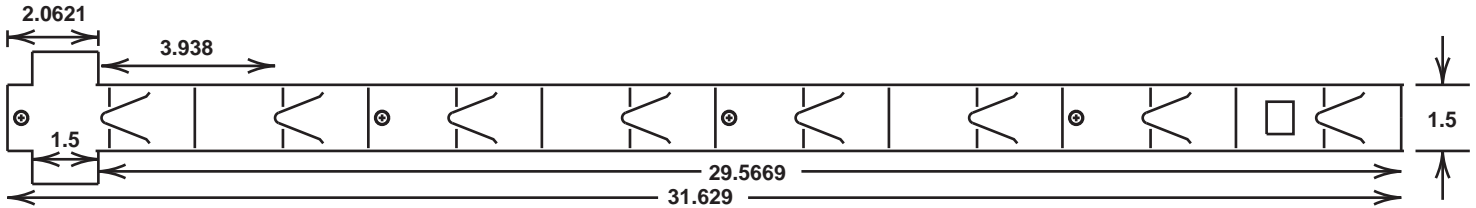

Inventory Reduction Sale

800.395.9405

Strip #9-0009
8 Tab Wide
.030 Natural HDPE
1000/carton

$0.05/ea

Strip #9-2229
6 Tab Wide
.030 Natural HDPE
1500/carton

$0.05/ea