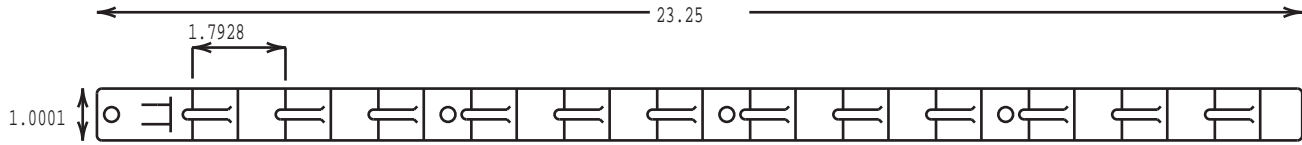

Inventory Reduction Sale

800.395.9405

Strip #9-1230
12 Tab Narrow
.020 Natural HDPE
1500/carton

$0.10/ea

Strip #9-3656
8 Tab Wide
.030 Natural HDPE
1000/carton

$0.10/ea